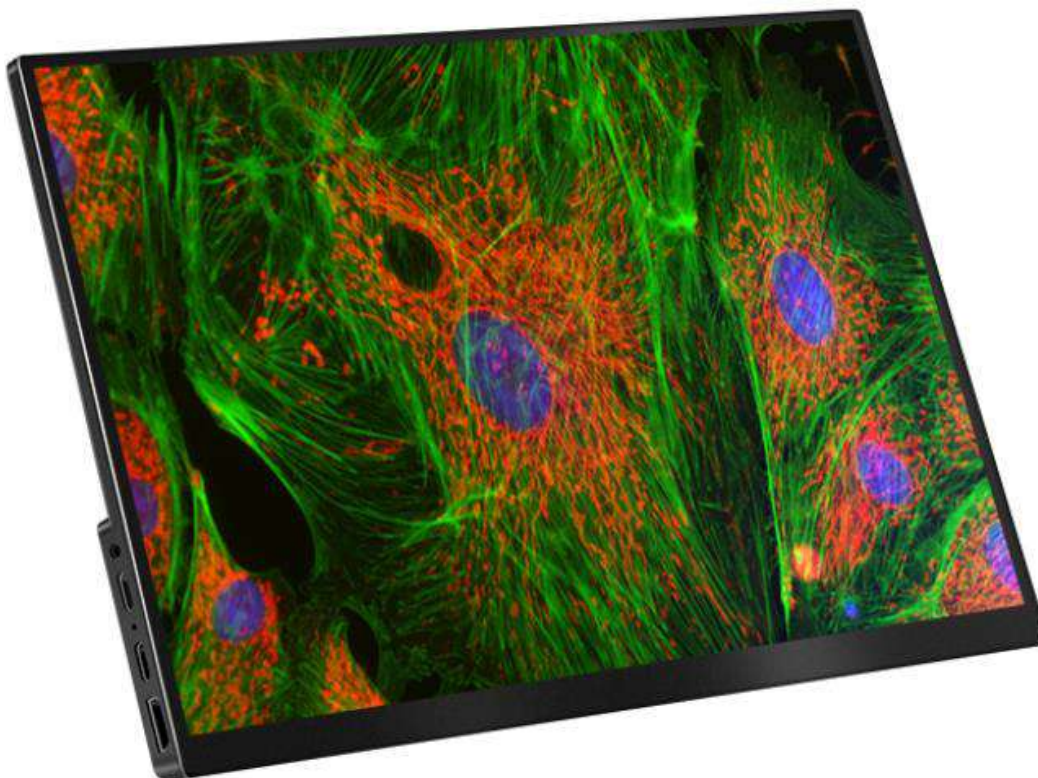

LCD HD1080PD/LCD 2HD1080PD Series

Front View of TPHD1080PD/TP2HD1080PD Displayer

306mm

4mm

183mm

Audio 3.5mm ←
Power type-c ←
type-c ←
HDMI ←

→ Vol+/BI+
→ Vol-/BI-
→ Power on
→ STD USB Port
(4 Mouse/Keyboard)

13.3 Inch

Touchscreen monitor functions

Supports up to 10-point capacitive multi-touch / Reverse touch function
Easier, faster and more accurate with excellent sensitivity

Dimension, Interface and Control Button of TPHD1080PHD Displayer