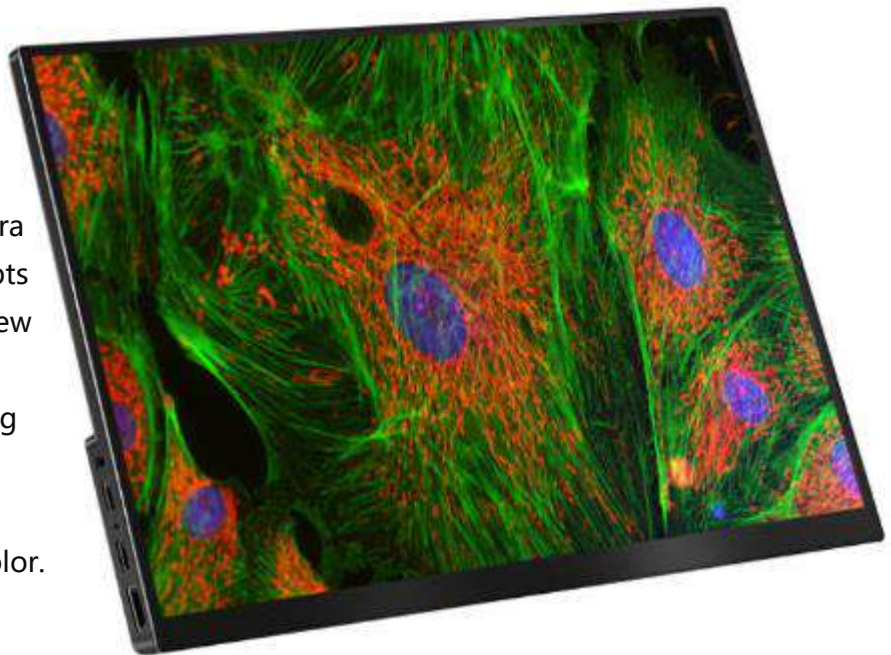

OPTICAL MODULE ACCESSORIES

LCD HD1080 Touchpad HDMI Displayer

HD 1080 PD is born with XCAM series HDMI Camera and can be used for high definition display. It adopts IPS LCD panel(Super TFT) to guarantee the wide view angle and high contrast. Together with XCAM HDMI camera,TPHD1080PD could make the imaging & display solution simple, flexible and intuitive. Outstanding performance of TPHD1080PD helps XCAM HDMI reach fast frame rate and excellent color.

- True 1080P HDMI displayer
- 13.3 inch active area
- IPS LCD panel, 178 degree wide viewing angle
- HDR dynamic image enhancement
- 72% SRGB primary gamut
- 400cd/m2display brightness, high contrast ratio up to 1000:1
- 4mm narrow frame design on three sides, with 90% of the screen area, great visual experience
- No delay is felt with 3ms response, and dynamic definition is optimized to keep the picture stable and clear without residual shadow
- Standard HDMI interface
- Connect computer to realize screen projection, splitting and expansion
- Integrated invisible folding support, easy viewing angle adjustment
- Easy to connect with HDMI camera

specification

Basic Performance

TPHD1080PD/TP2HD1080PD	Common/touch, 2 means square
LCD Panel	IPS LCD Screen(Super TFT)
Input Video Format	HDMI
Native Resolution	1920 x 1080
Display Type	16:9 Ratio 13.3 Inch Active Matrix Super TFT LCD
Typical Contrast Ratio	1000:1
Colors	16.7 Million
Viewing Angle(L/R/U/D)	IPS Full View(178°)
Active Display Area	295mm(W) × 165mm(H)
Pixel Pitch	0.154(W) X 0.154(H) mm
Refresh Rate	60Hz
Brightness	400cd/m ²
Backlight	LED Backlight, 50000 hours

13.3 Inch

Touchscreen monitor functions

Supports up to 10-point capacitive multi-touch / Reverse touch function
Easier, faster and more accurate with excellent sensitivity

Dimension, Interface and Control Button of TPHD1080PHD Displayer