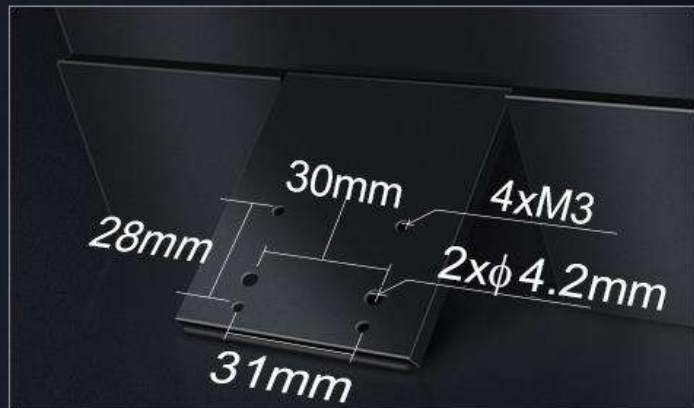

13.3 Inch

Touchscreen monitor functions

Supports up to 10-point capacitive multi-touch / Reverse touch function
Easier, faster and more accurate with excellent sensitivity

Dimension, Interface and Control Button of TPHD1080PHD Displayer

Integrated invisible folding support

Easy viewing angle adjustment

Integrated Invisible Folding Support of TPHD1080PHD Displayer

Right Side View of TPHD1080PHD/ TP2HD1080PHD Displayer and XCAM Series HDMI Camera's Connection